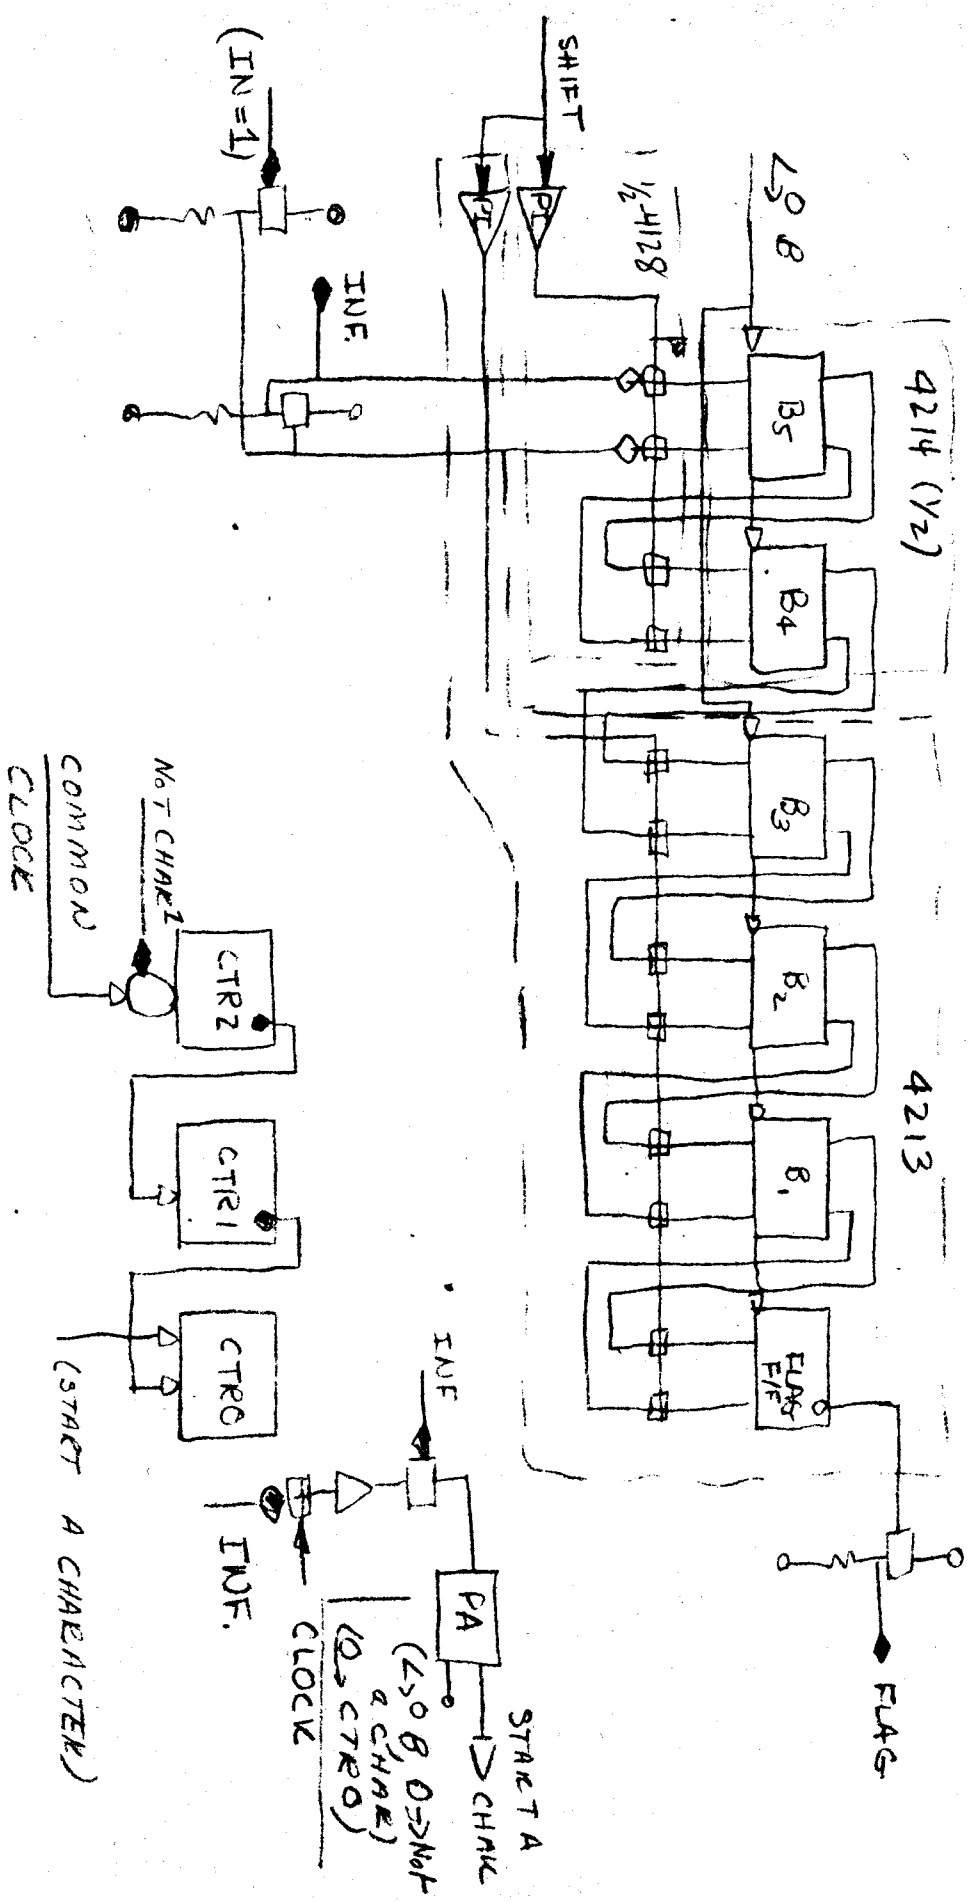

TELETYPE TESTING WITH PDP-1

COMMON TIMING TRANS	Trans
Com Ting Rec	Rec
PS (741)	

COMMON CLOCK FOR RECEIVER

SINGLE BUFFER RECEIVER (INCOMING LINE UNIT)

4-218
 4-219
 1/2 - 4128
 1/2 - 4110
 1/2 - 4128
 2/3 - PA
 3/6 - 4106
 (Type PA
 Contingent)
 19-

(TX)