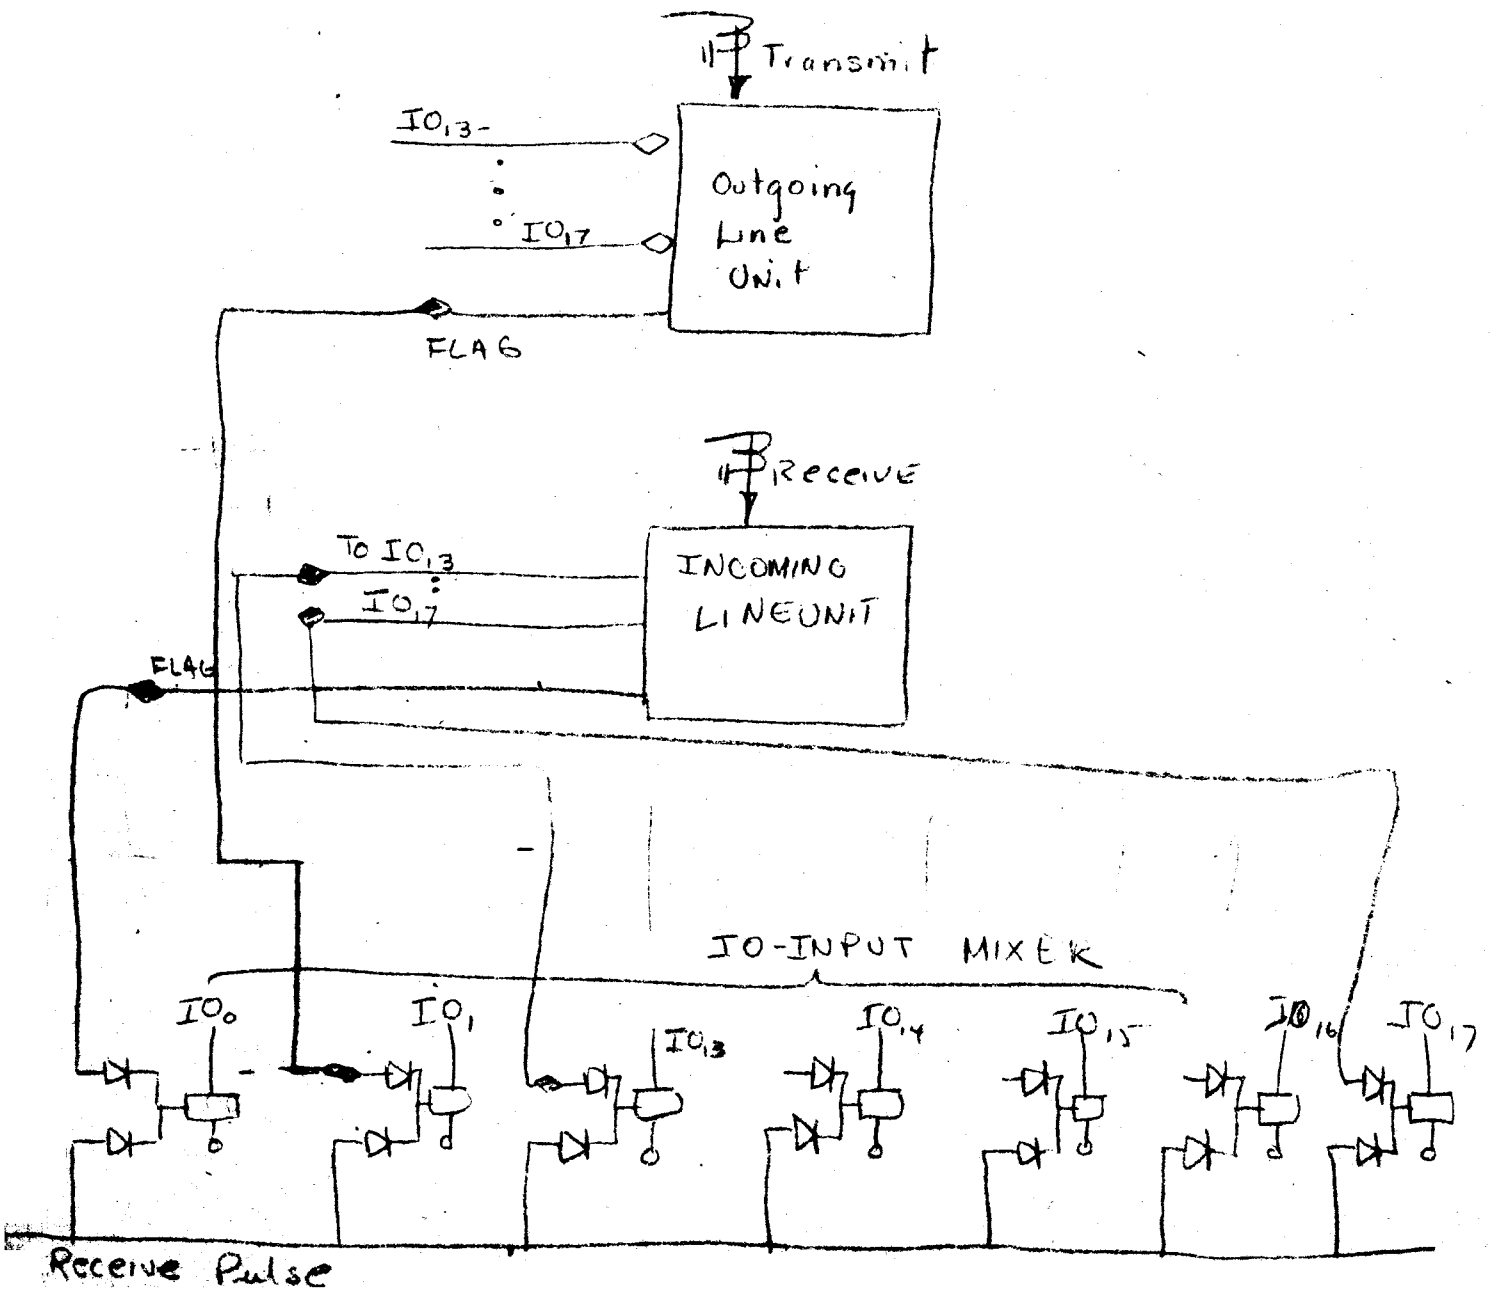

TELETYPE TESTING WITH PDP-1

COMMON TIMING TRANS	Trans
Com Ting Rec	Rec
PS (741)	

COMMON CLOCK FOR RECEIVER

SINGLE BUFFER RECEIVER (INCOMING LINE UNIT)

4-218
 4-219
 1/2 - 4128
 1/2 - 4110
 1/2 - 4128
 2/3 - PA
 3/6 - 4106
 (Type PA
 Contingent)
 19-

(TX)