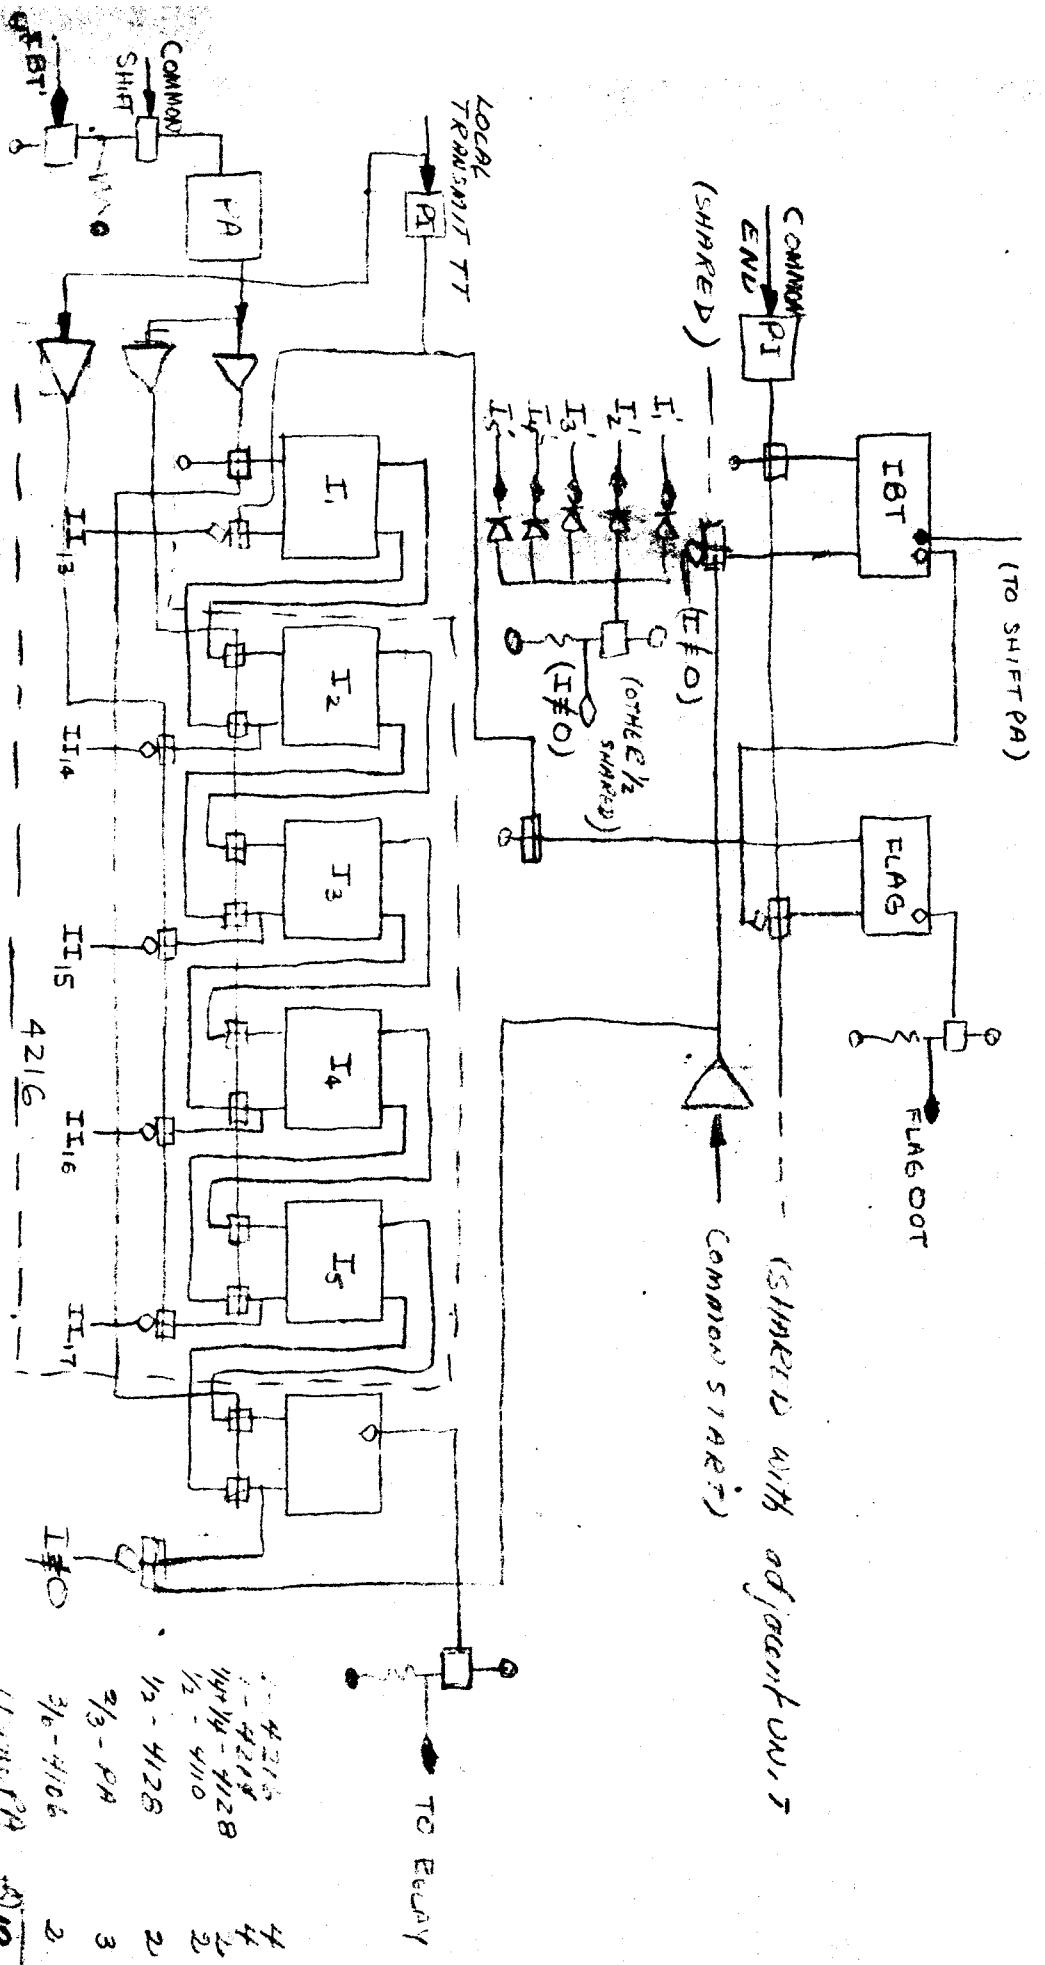

TELETYPE TESTING WITH PDP-1

COMMON TIMING TRANS	Trans
Com Ting Rec	Rec
PS (741)	

COMMON CLOCK FOR RECEIVER

SINGLE BUFFER RECEIVER (INCOMING LINE UNIT)

4-218
 4-219
 1/2 - 4128
 1/2 - 4110
 1/2 - 4128
 2/3 - PA
 3/6 - 4106
 (Type PA
 Contingent)
 19-

(TX)