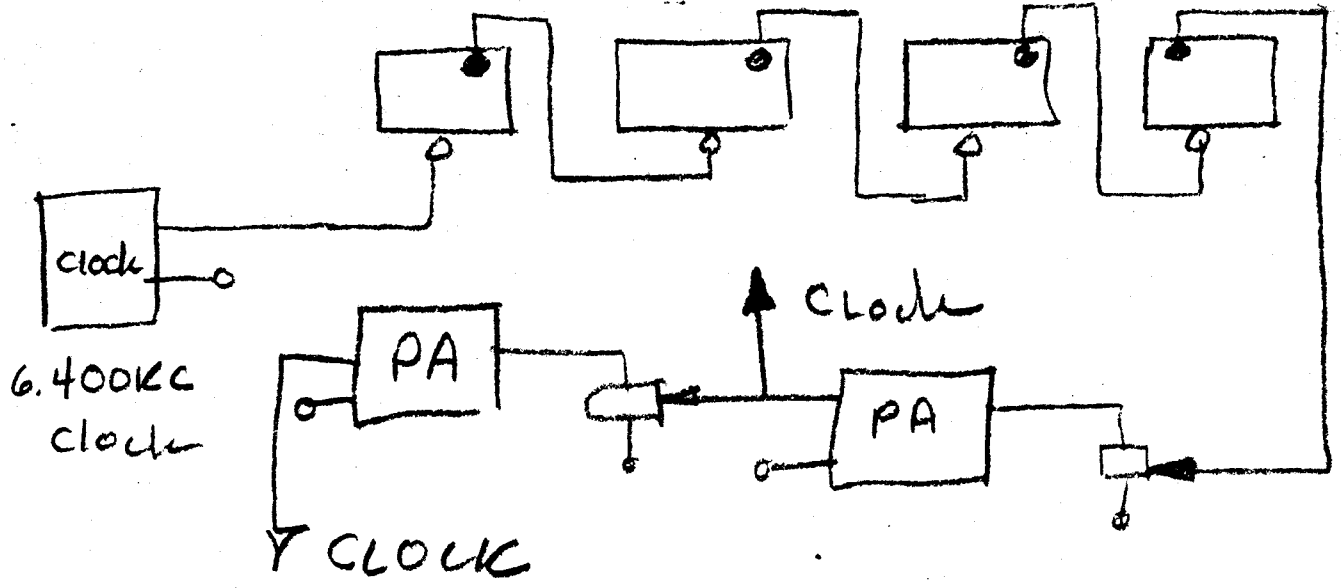

TELETYPE TESTING WITH PDP-1

COMMON TIMING TRANS	Trans
Com Ting Rec	Rec
PS (741)	

COMMON CLOCK FOR RECEIVER

SINGLE BUFFER RECEIVER (INCOMING LINE UNIT)

4-218
 4-219
 1/2 - 4128
 1/2 - 4110
 1/2 - 4128
 2/3 - PA
 3/6 - 4106
 (Type PA
 Contingent)
 19-

(TX)