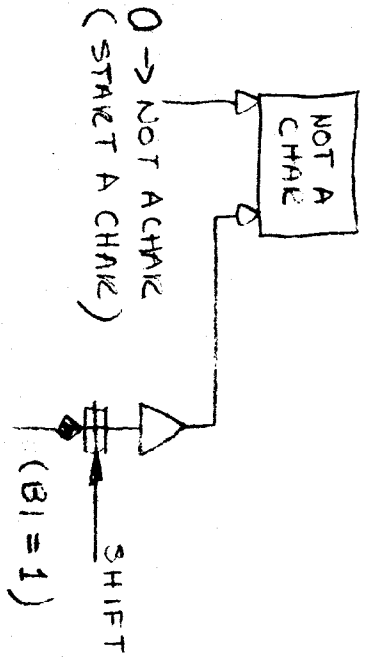

TELETYPE TESTING WITH PDP-1

COMMON TIMING TRANS	Trans
Com Ting Rec	Rec
PS (741)	

COMMON CLOCK FOR RECEIVER

SINGLE BUFFER RECEIVER (INCOMING LINE UNIT)

4-218
 4-219
 1/2 - 4128
 1/2 - 4110
 1/2 - 4128
 2/3 - PA
 3/6 - 4106
 (Type PA
 Contingent)
 19-