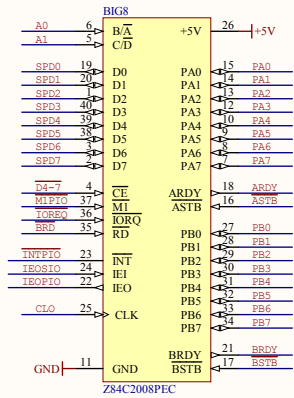

Title			TCS Genie III S		
Size	Number	Revision		0.3	
A3	SIO, PIO				
Date:	20072019	14:52:23	Sheet	4	of 8
File:	P:\Eigene\Sheet4_SchDoc	Drawn By:		F. Stassen