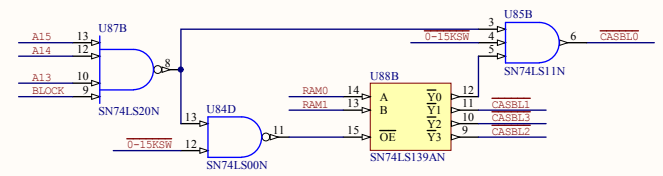

Title			TCS Genie III S		
Size	Number	Revision		0.3	
A3	CPU-Memory 256kB				
Date:	2007 2019	14:52:23	Sheet	3	of 8
File:	P:\Eigene\Sheet3.SchDoc		Drawn By:	F. Stassen