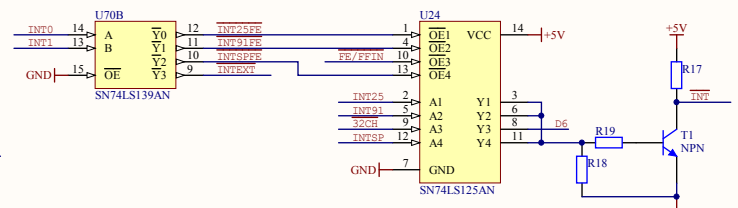

Title			TCS Genie III S		
Size	Number	Revision		0.3	
A3	CPU-Memory 256kB				
Date:	2007 2019	14:52:23	Sheet	3	of 8
File:	P:\Eigene\Sheet3.SchDoc		Drawn By:	F. Stassen