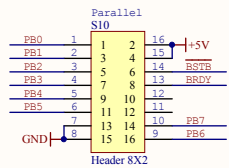

Title			TCS Genie III S		
Size	Number	Revision		0.3	
A3	SIO, PIO				
Date:	20072019	14:52:23	Sheet	4	of 8
File:	P:\Eigene\Sheet4_SchDoc	Drawn By:		F. Stassen