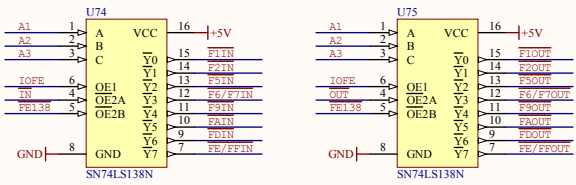

Title			TCS Genie III S		
Size	Number	Revision			
A3	Decoder, SystemBytes	0.3			
Date:	20 07 2019	14:52:23	Sheet 2	of 8	
File:	P:\Eigene\Sheet2.SchDoc		Drawn By:	F. Stassen