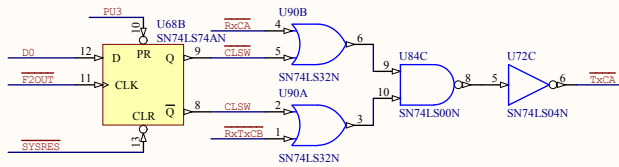

Title			TCS Genie III S		
Size	Number	Revision		0.3	
A3	SIO, PIO				
Date:	20072019	14:52:23	Sheet	4	of 8
File:	P:\Eigene\Sheet4_SchDoc	Drawn By:		F. Stassen