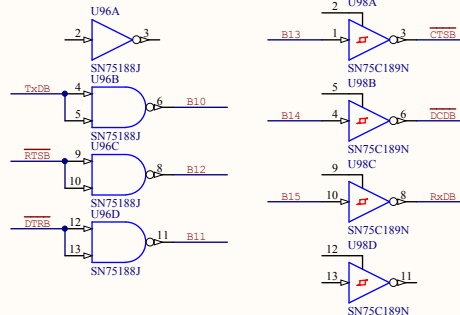

Title			TCS Genie III S		
Size	Number	Revision		0.3	
A3	SIO, PIO				
Date:	20072019	14:52:23	Sheet	4	of 8
File:	P:\Eigene\Sheet4_SchDoc	Drawn By:		F. Stassen