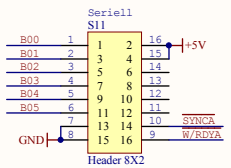

Title			TCS Genie III S		
Size	Number	Revision		0.3	
A3	SIO, PIO				
Date:	20072019	14:52:23	Sheet	4	of 8
File:	P:\Eigene\Sheet4_SchDoc	Drawn By:		F. Stassen