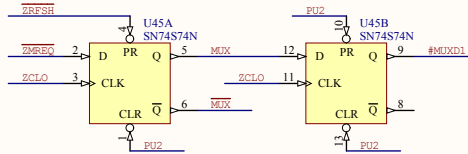

Title			TCS Genie III S		
Size	Number	Revision		0.3	
A3	CPU-Memory 256kB				
Date:	2007 2019	14:52:23	Sheet	3	of 8
File:	P:\Eigene\Sheet3.SchDoc		Drawn By:	F. Stassen