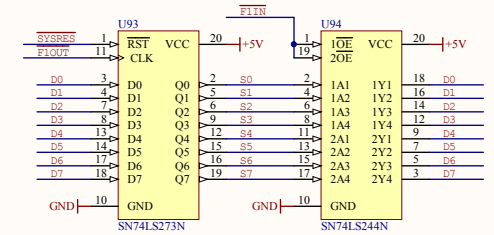

Title			TCS Genie III S		
Size	Number	Revision		0.3	
A3	SIO, PIO				
Date:	20072019	14:52:23	Sheet	4	of 8
File:	P:\Eigene\Sheet4_SchDoc	Drawn By:		F. Stassen