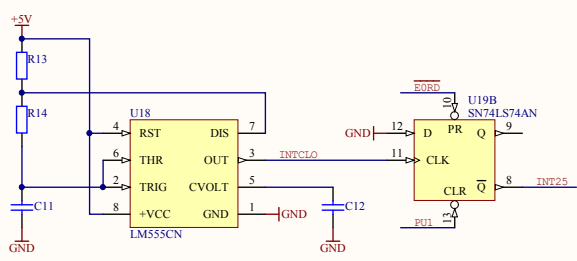

Title			TCS Genie III S		
Size	Number	Revision		0.3	
A3	CPU-Memory 256kB				
Date:	2007 2019	14:52:23	Sheet	3	of 8
File:	P:\Eigene\Sheet3.SchDoc		Drawn By:	F. Stassen