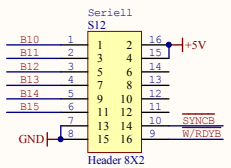

Title			TCS Genie III S		
Size	Number	Revision		0.3	
A3	SIO, PIO				
Date:	20072019	14:52:23	Sheet	4	of 8
File:	P:\Eigene\Sheet4_SchDoc	Drawn By:		F. Stassen