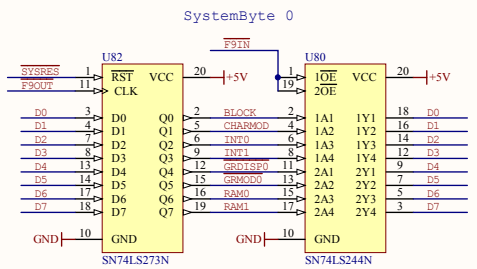

Title			TCS Genie III S		
Size	Number	Revision			
A3	Decoder, SystemBytes	0.3			
Date:	20 07 2019	14:52:23	Sheet 2	of 8	
File:	P:\Eigene\Sheet2.SchDoc		Drawn By:	F. Stassen