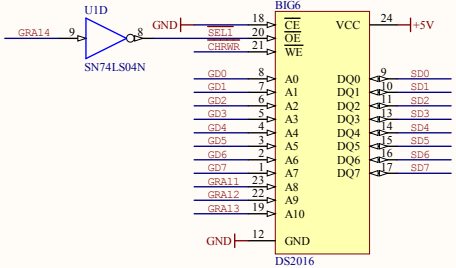

Title			TCS Genie III S		
Size	Number	Revision			
A3	Video 2	0.3			
Date:	20072019	14:52:24	Sheet	8	of 8
File:	P:\Eigene\Sheet8.SchDoc		Drawn By:	F. Stassen