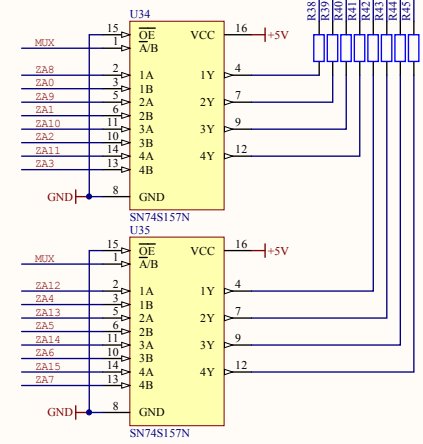

Title			TCS Genie III S		
Size	Number	Revision		0.3	
A3	CPU-Memory 256kB				
Date:	2007 2019	14:52:23	Sheet	3	of 8
File:	P:\Eigene\Sheet3.SchDoc		Drawn By:	F. Stassen