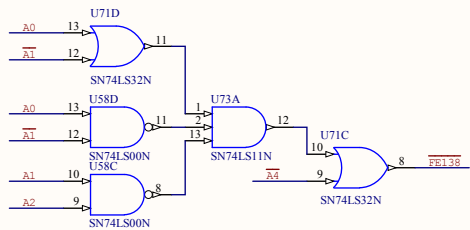

Title			TCS Genie III S		
Size	Number	Revision			
A3	Decoder, SystemBytes	0.3			
Date:	20 07 2019	14:52:23	Sheet 2	of 8	
File:	P:\Eigene\Sheet2.SchDoc		Drawn By:	F. Stassen