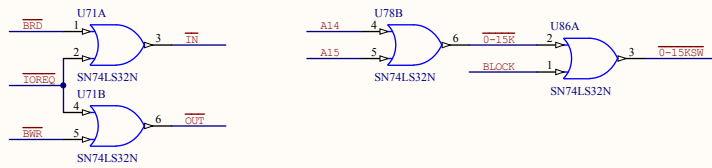

Title			TCS Genie III S		
Size	Number	Revision			
A3	Decoder, SystemBytes	0.3			
Date:	20 07 2019	14:52:23	Sheet 2	of 8	
File:	P:\Eigene\Sheet2.SchDoc		Drawn By:	F. Stassen