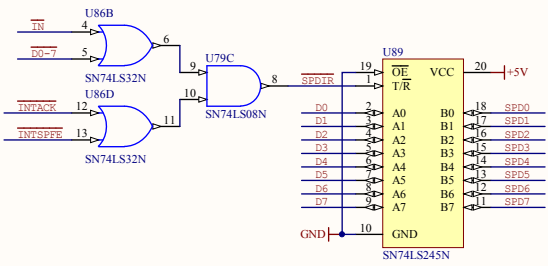

Title			TCS Genie III S		
Size	Number	Revision		0.3	
A3	SIO, PIO				
Date:	20072019	14:52:23	Sheet	4	of 8
File:	P:\Eigene\Sheet4_SchDoc	Drawn By:		F. Stassen