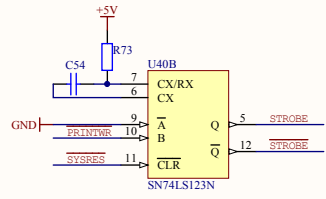

VG-Leiste aus Doku erstellt
IEI und IEO in Doku nachlesen
NMI sollte Pullup haben!