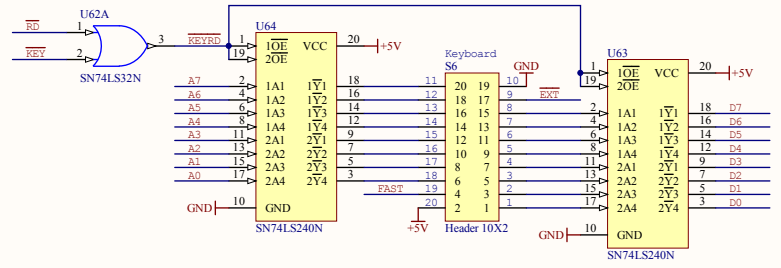

VG-Leiste aus Doku erstellt
IEI und IEO in Doku nachlesen
NMI sollte Pullup haben!

Title			TCS Genie III S		
Size	Number	Revision		0.3	
A3	Keyboard, Printer				
Date:	20.07.2019	14:52:23	Sheet	5	of 8
File:	P:\Eigene\Sheet5.SchDoc		Drawn By:	F. Stassen