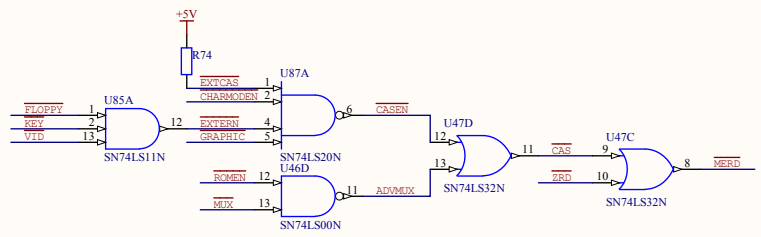

Title			TCS Genie III S		
Size	Number	Revision		0.3	
A3	CPU-Memory 256kB				
Date:	2007 2019	14:52:23	Sheet	3	of 8
File:	P:\Eigene\Sheet3.SchDoc		Drawn By:	F. Stassen