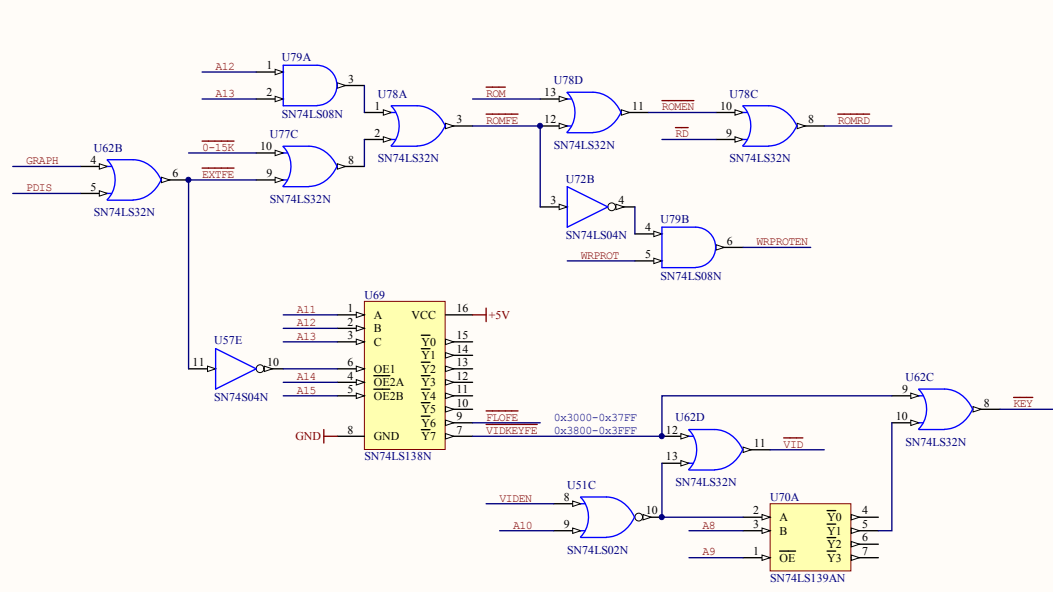

Title			TCS Genie III S		
Size	Number	Revision			
A3	Decoder, SystemBytes	0.3			
Date:	20 07 2019	14:52:23	Sheet 2	of 8	
File:	P:\Eigene\Sheet2.SchDoc		Drawn By:	F. Stassen