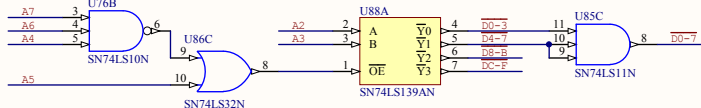

Title			TCS Genie III S		
Size	Number	Revision		0.3	
A3	SIO, PIO				
Date:	20072019	14:52:23	Sheet	4	of 8
File:	P:\Eigene\Sheet4_SchDoc	Drawn By:		F. Stassen