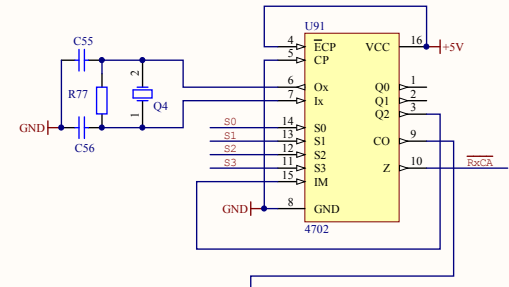

Title			TCS Genie III S		
Size	Number	Revision		0.3	
A3	SIO, PIO				
Date:	20072019	14:52:23	Sheet	4	of 8
File:	P:\Eigene\Sheet4_SchDoc	Drawn By:		F. Stassen