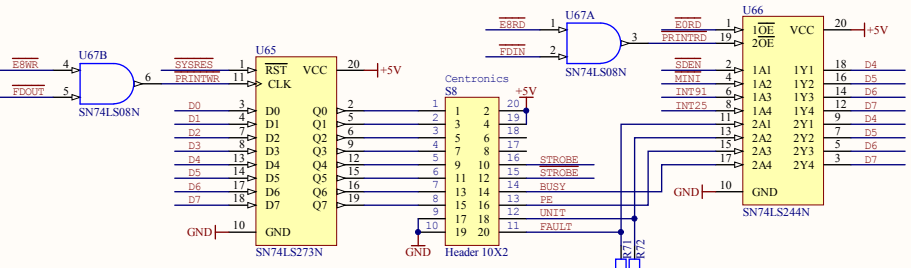

VG-Leiste aus Doku erstellt
IEI und IEO in Doku nachlesen
NMI sollte Pullup haben!

Title			TCS Genie III S		
Size	Number	Revision		0.3	
A3	Keyboard, Printer				
Date:	20.07.2019	14:52:23	Sheet	5	of 8
File:	P:\Eigene\Sheet5.SchDoc		Drawn By:	F. Stassen