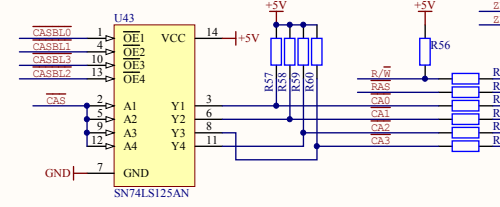

Title			TCS Genie III S		
Size	Number	Revision		0.3	
A3	CPU-Memory 256kB				
Date:	2007 2019	14:52:23	Sheet	3	of 8
File:	P:\Eigene\Sheet3.SchDoc		Drawn By:	F. Stassen