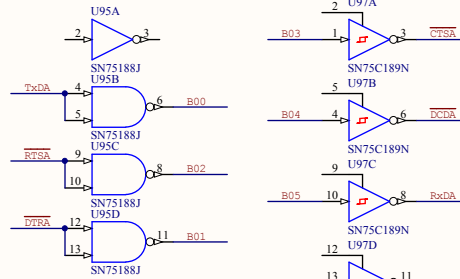

Title			TCS Genie III S		
Size	Number	Revision		0.3	
A3	SIO, PIO				
Date:	20072019	14:52:23	Sheet	4	of 8
File:	P:\Eigene\Sheet4_SchDoc	Drawn By:		F. Stassen