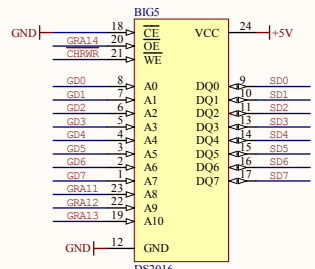

Title			TCS Genie III S		
Size	Number	Revision			
A3	Video 2	0.3			
Date:	20072019	14:52:24	Sheet	8	of 8
File:	P:\Eigene\Sheet8.SchDoc		Drawn By:	F. Stassen