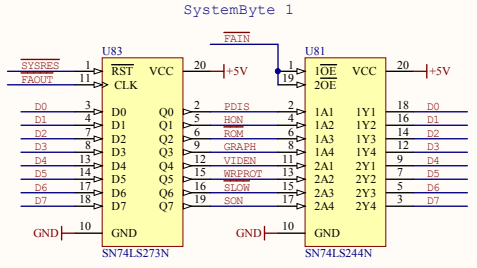

Title			TCS Genie III S		
Size	Number	Revision			
A3	Decoder, SystemBytes	0.3			
Date:	20 07 2019	14:52:23	Sheet 2	of 8	
File:	P:\Eigene\Sheet2.SchDoc		Drawn By:	F. Stassen