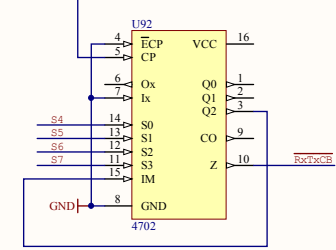

Title			TCS Genie III S		
Size	Number	Revision		0.3	
A3	SIO, PIO				
Date:	20072019	14:52:23	Sheet	4	of 8
File:	P:\Eigene\Sheet4_SchDoc	Drawn By:		F. Stassen