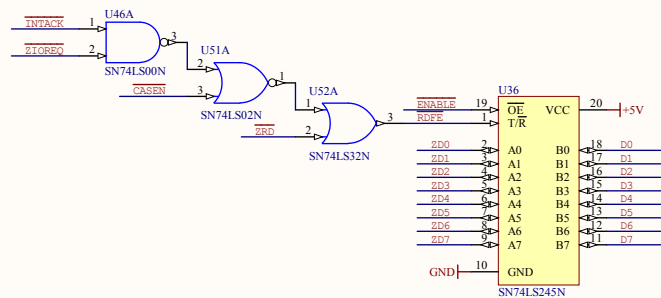

Title			TCS Genie III S		
Size	Number	Revision			
A3	Decoder, SystemBytes	0.3			
Date:	20 07 2019	14:52:23	Sheet 2	of 8	
File:	P:\Eigene\Sheet2.SchDoc		Drawn By:	F. Stassen