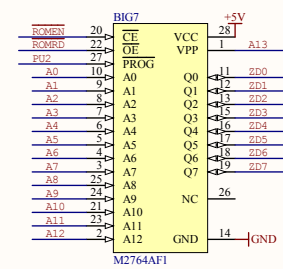

Title			TCS Genie III S		
Size	Number	Revision			
A3	Decoder, SystemBytes	0.3			
Date:	20 07 2019	14:52:23	Sheet 2	of 8	
File:	P:\Eigene\Sheet2.SchDoc		Drawn By:	F. Stassen