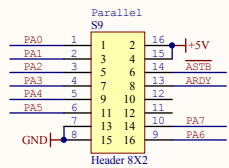

Title			TCS Genie III S		
Size	Number	Revision		0.3	
A3	SIO, PIO				
Date:	20072019	14:52:23	Sheet	4	of 8
File:	P:\Eigene\Sheet4_SchDoc	Drawn By:		F. Stassen