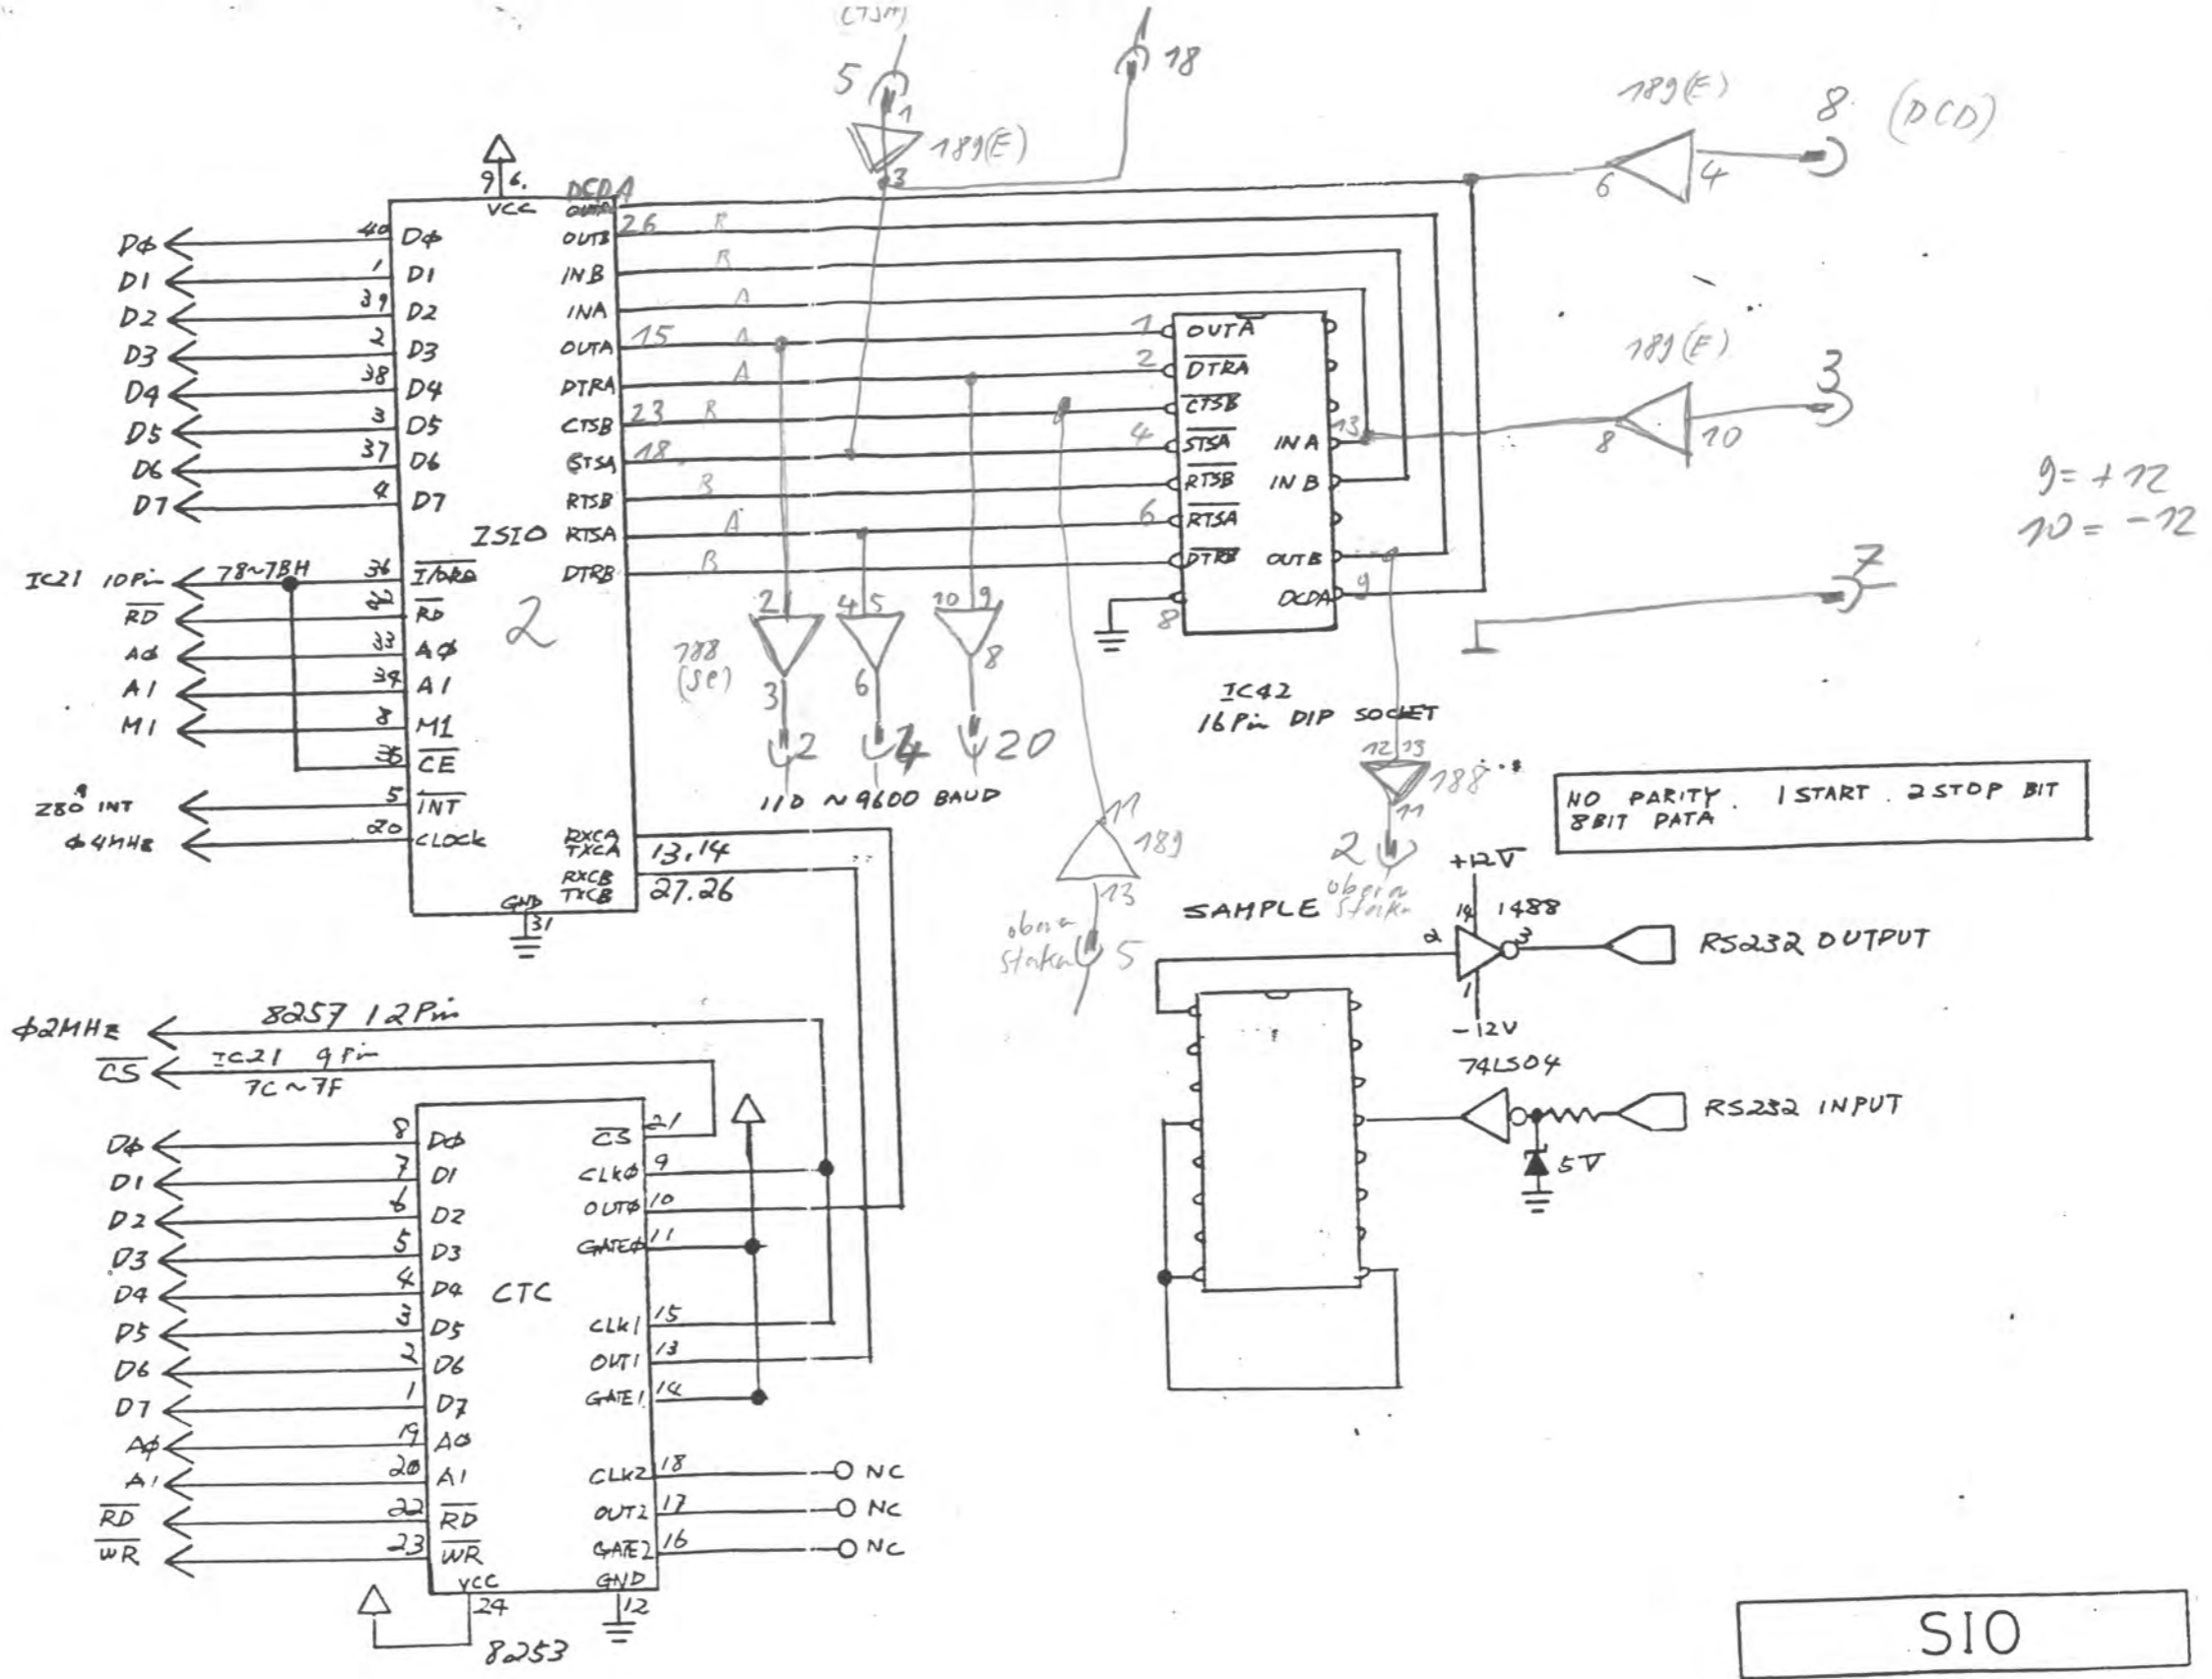

KEY.PRINTER

READ DATA FROM FDC

READ DATA OUT TO TALGS

WINDOW 33

MFM 41

FDC

C... JAMPER
 HL... CUT
 X... CUT

PLL

$CS_{765} = IORQ \cdot A7 \cdot \overline{A4} \cdot \overline{A5}$
 $CS_{8257} = \overline{A7} \cdot A6 \cdot \overline{A5}$

DMA

MEMORY

804060
103050
490450470410
FDC COLLECTOR

FDC