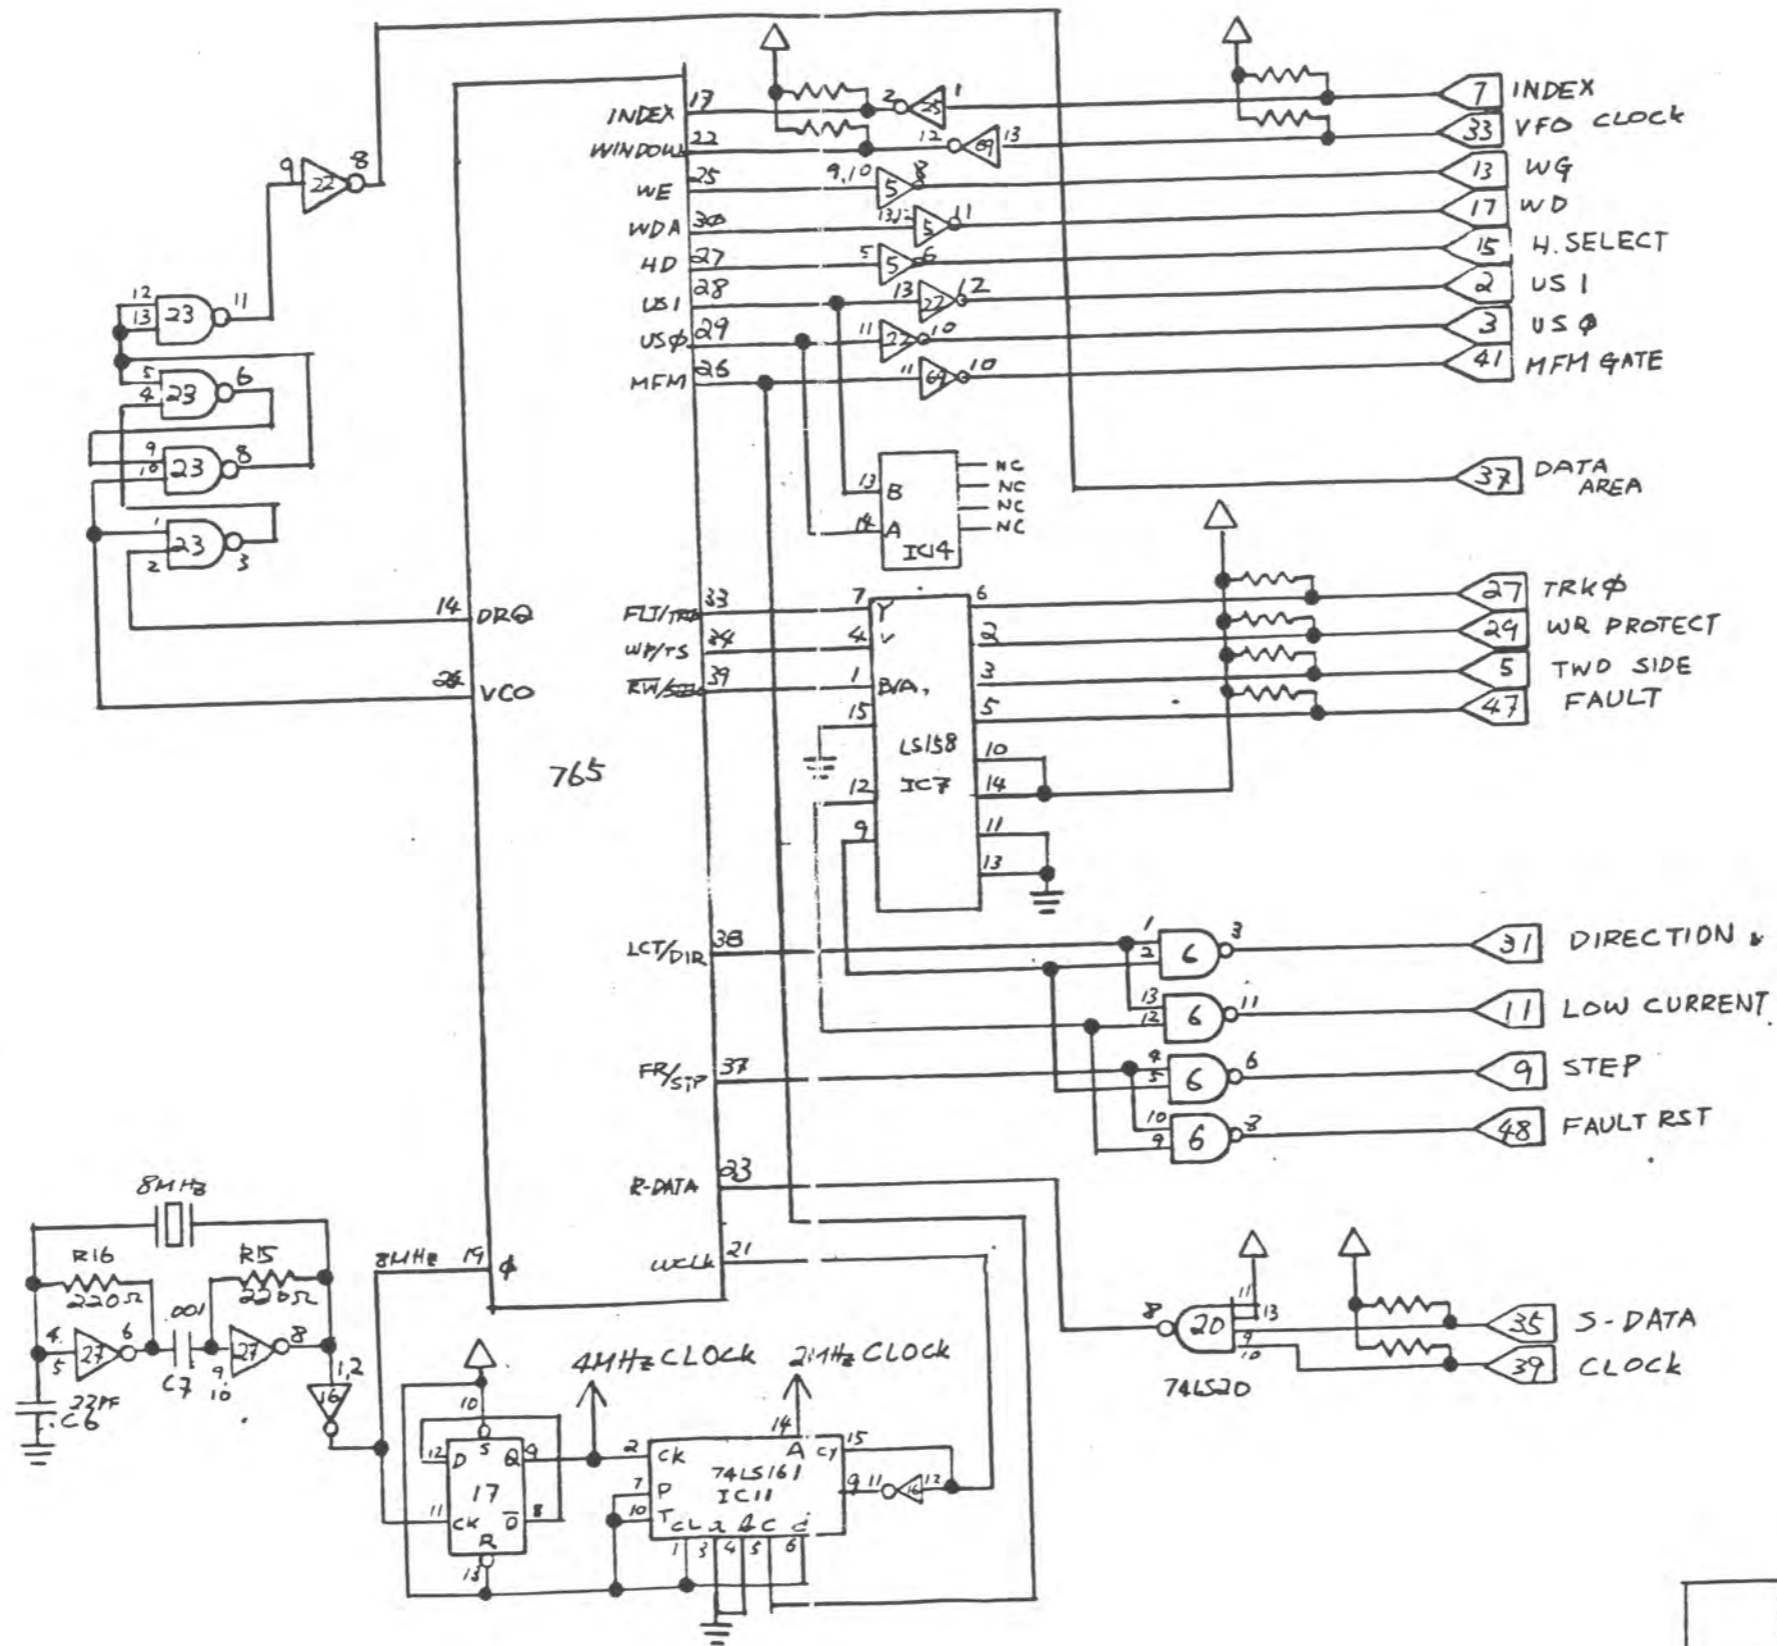

KEY.PRINTER

READ DATA FROM FDC

READ DATA OUT TO TALGS

WINDOW 33

MFM 41

FDC

C... JAMPER
 HL... CUT
 X... CUT

PLL

$CS_{765} = IORQ \cdot A7 \cdot \overline{A4} \cdot \overline{A5}$
 $CS_{8257} = \overline{A7} \cdot A6 \cdot \overline{A5}$

DMA

MEMORY

804060
103050
490450470410
FDC COLLECTOR

FDC