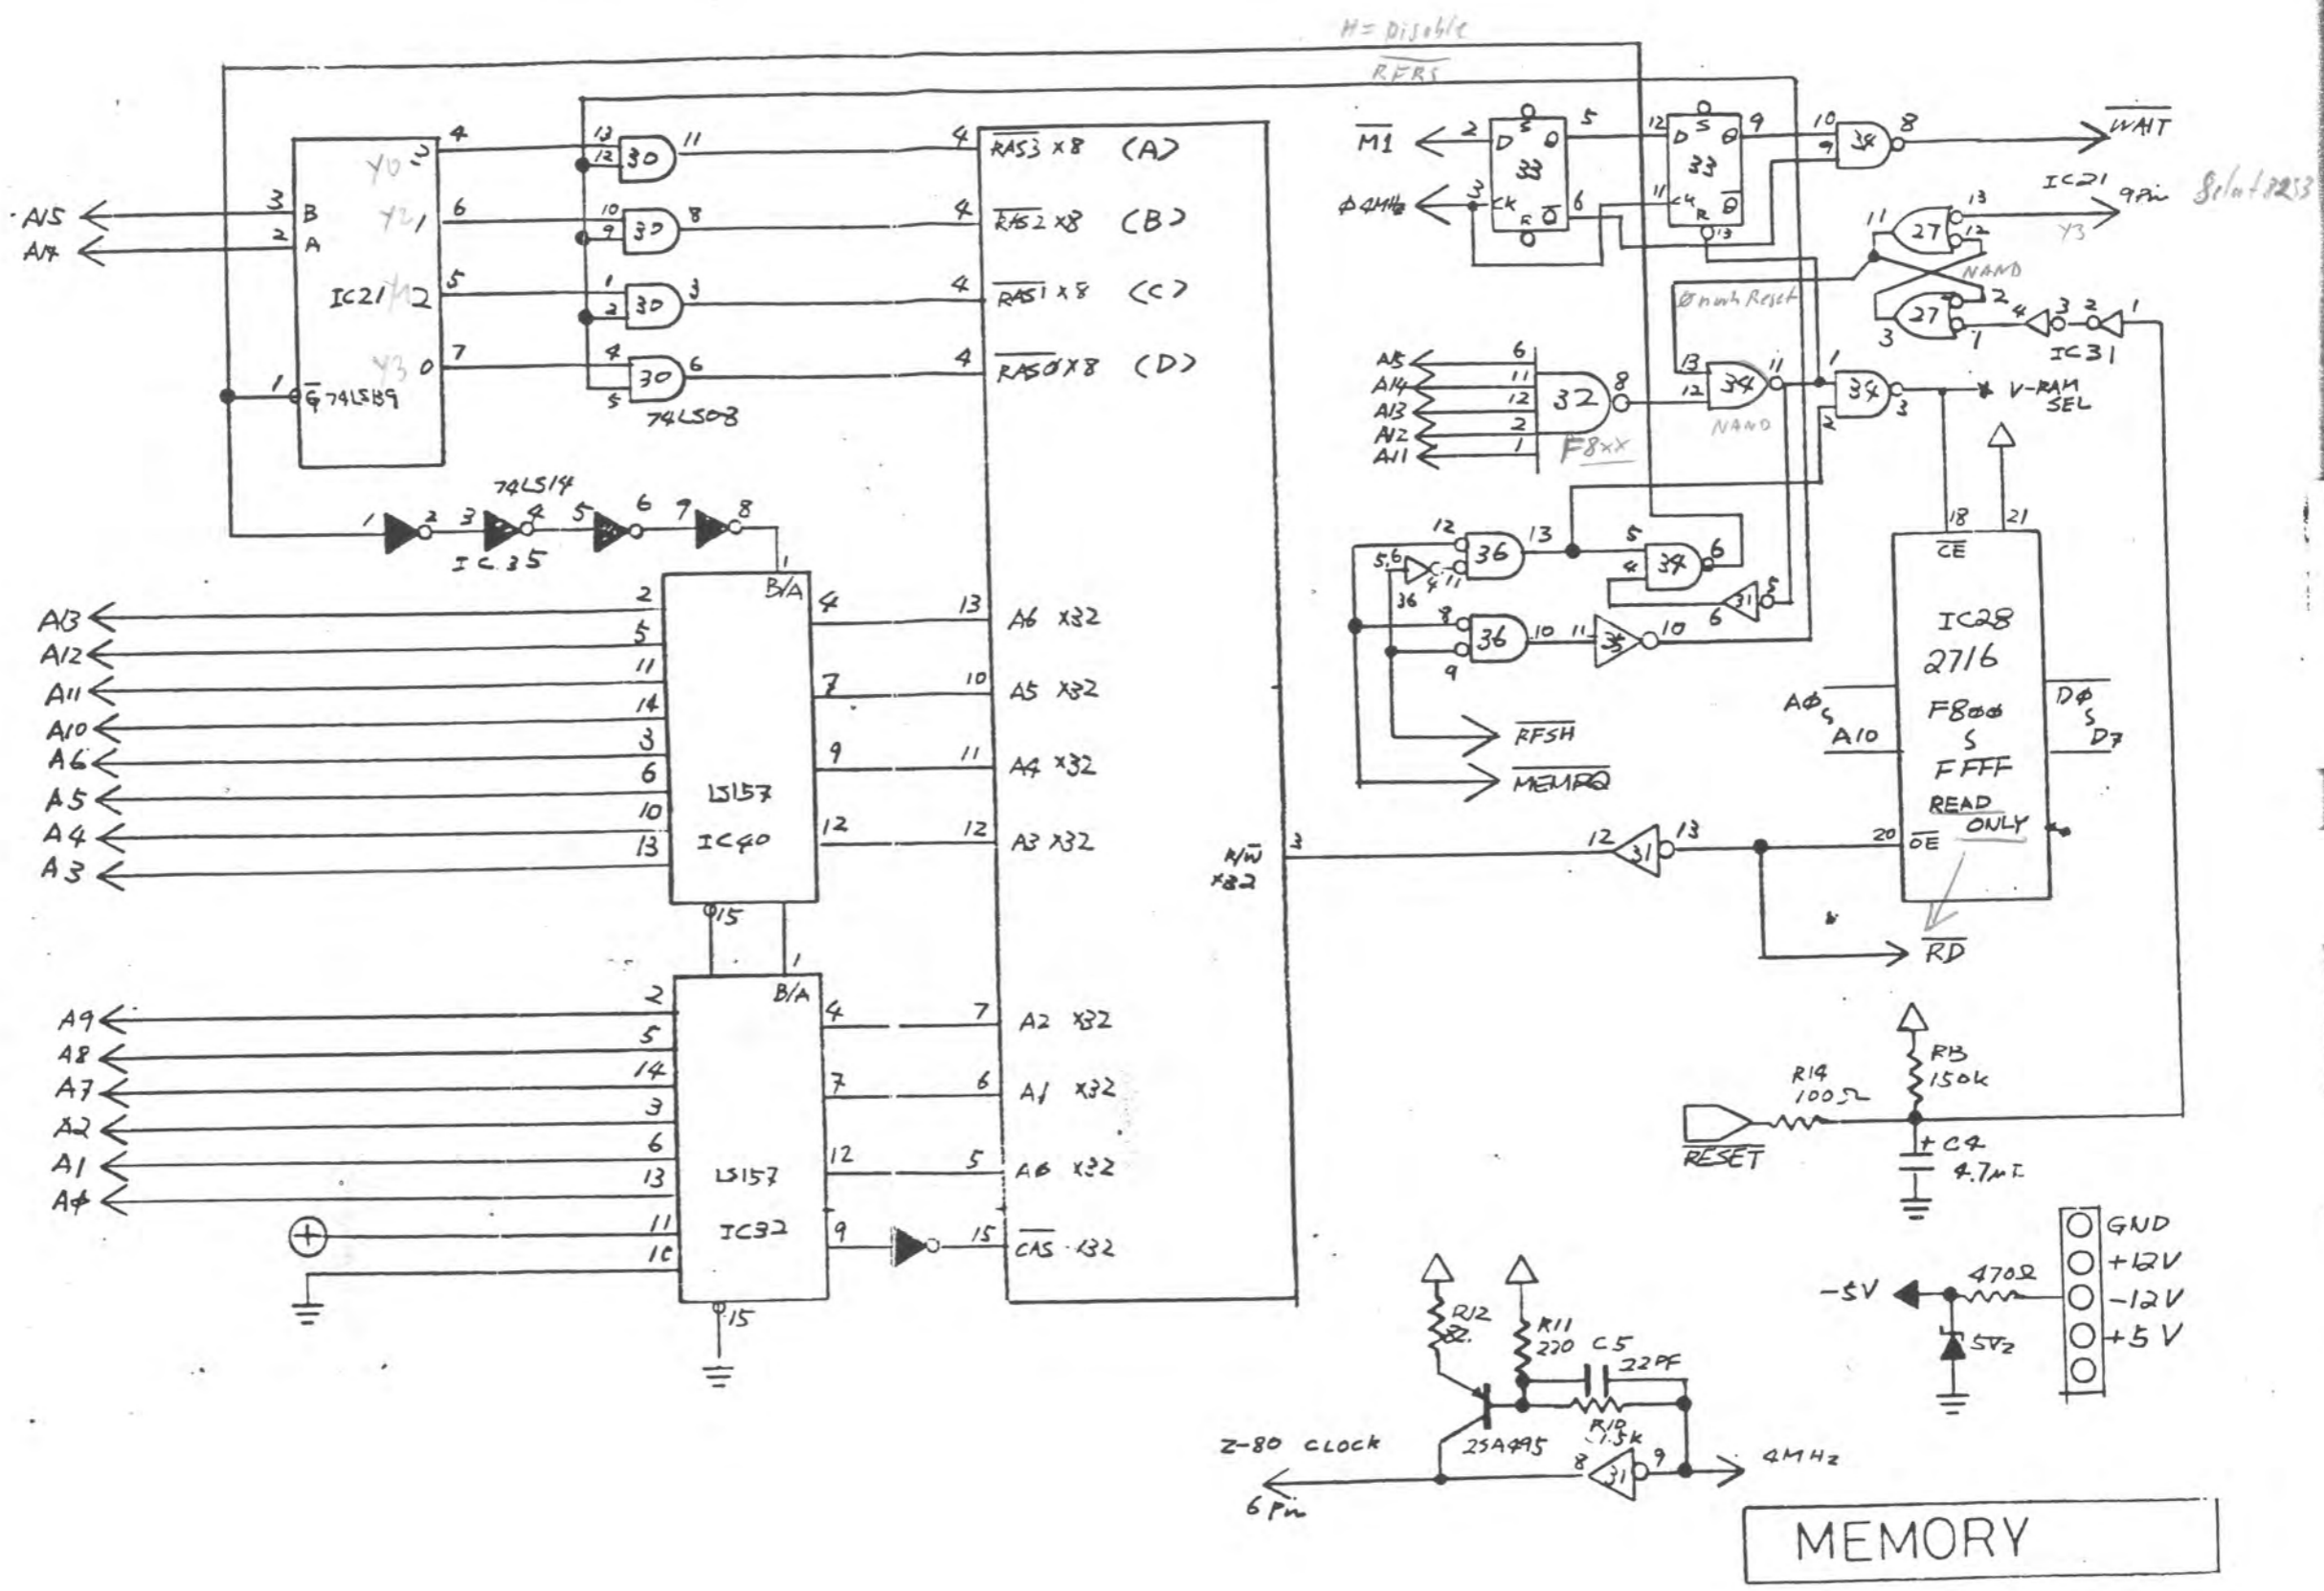

KEY.PRINTER

READ DATA FROM FDC

READ DATA OUT TO TALGS

WINDOW 33

MFM 41

FDC

C... JAMPER
 HL... CUT
 X... CUT

PLL

$CS_{765} = IORQ \cdot A7 \cdot \overline{A4} \cdot \overline{A5}$
 $CS_{8257} = \overline{A7} \cdot A6 \cdot \overline{A5}$

DMA

MEMORY

804060
103050
490450470410
FDC COLLECTOR

FDC