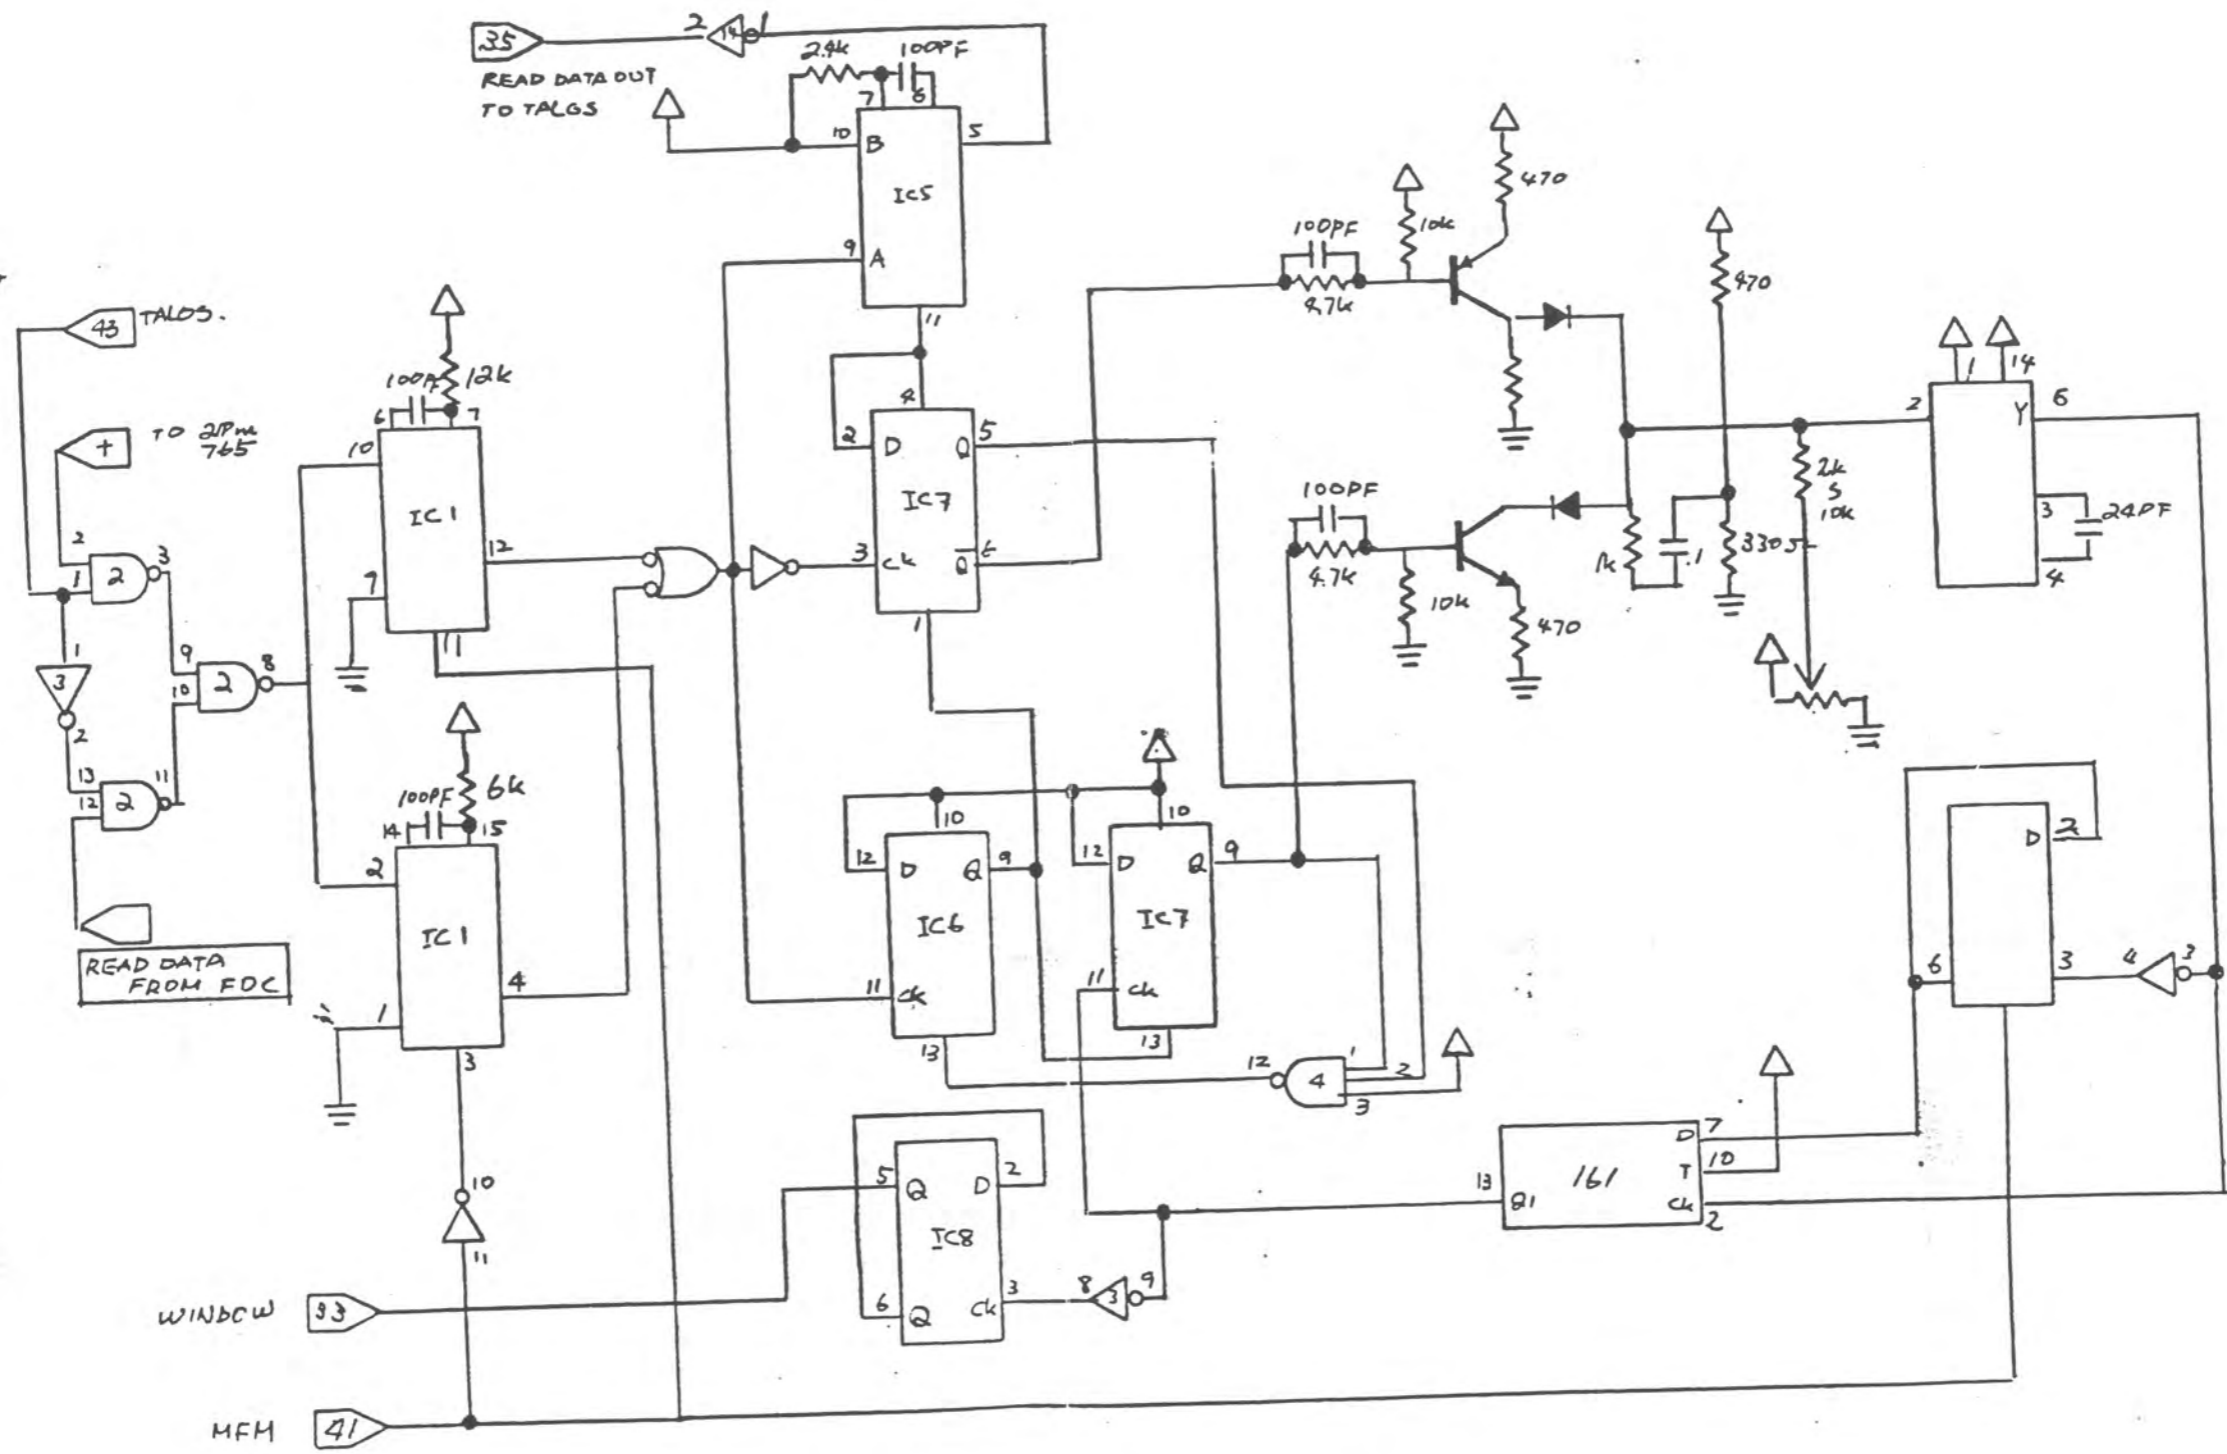

KEY.PRINTER

READ DATA FROM FDC

READ DATA OUT TO TALGS

WINDOW 33

MFM 41

FDC

C... JAMPER
 HL... CUT
 X... CUT

PLL

$CS_{765} = IORQ \cdot A7 \cdot \overline{A4} \cdot \overline{A5}$
 $CS_{8257} = \overline{A7} \cdot A6 \cdot \overline{A5}$

DMA

MEMORY

804060
103050
490450470410
FDC COLLECTOR

FDC